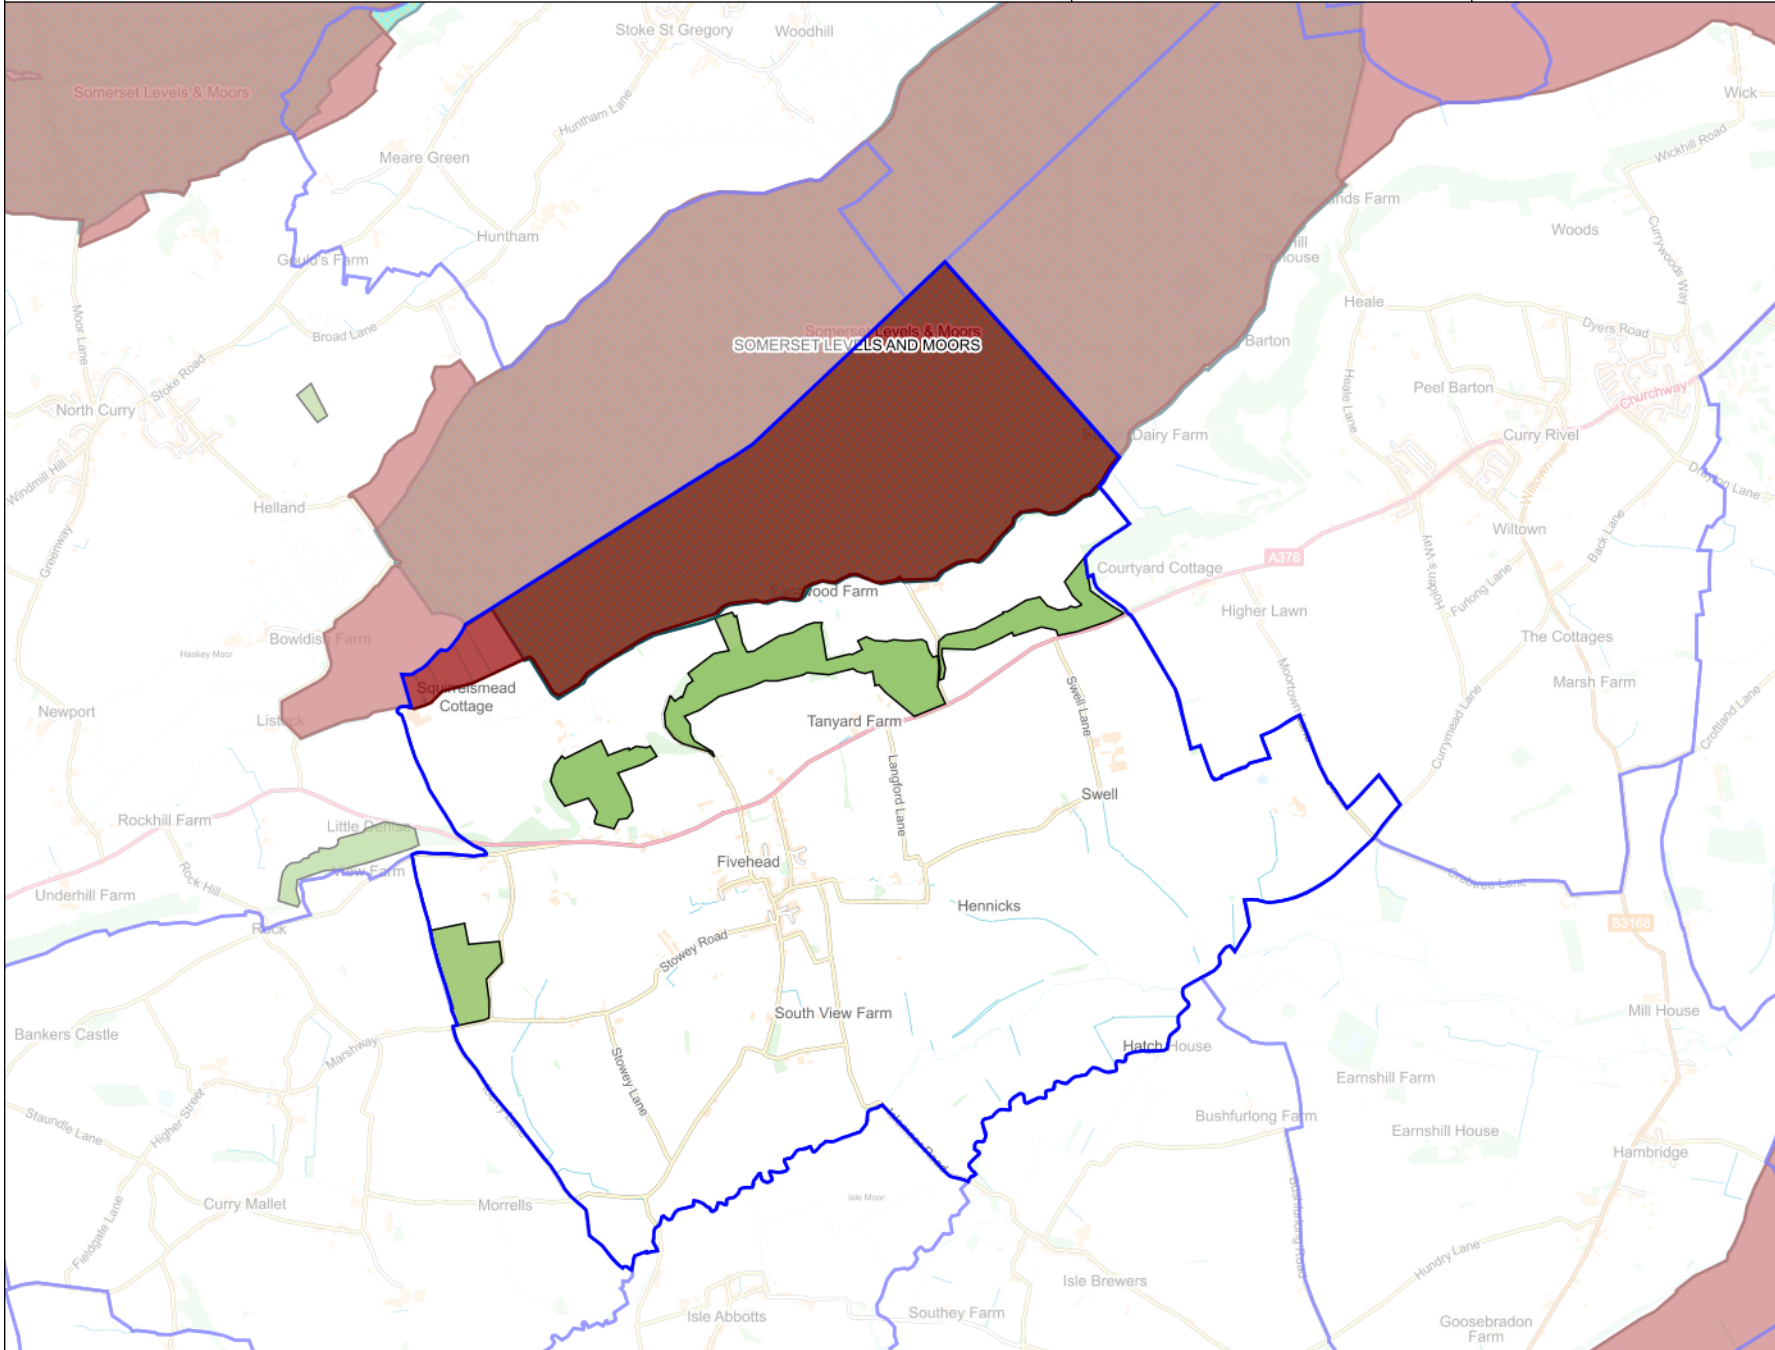

# Designated Areas

RAMSAR, SSSI

Fivehead CP

Author:

Date: 18/03/2021

Scale: 1:29938

### Parish

### Environmentally Sensitive Areas

### RAMSAR